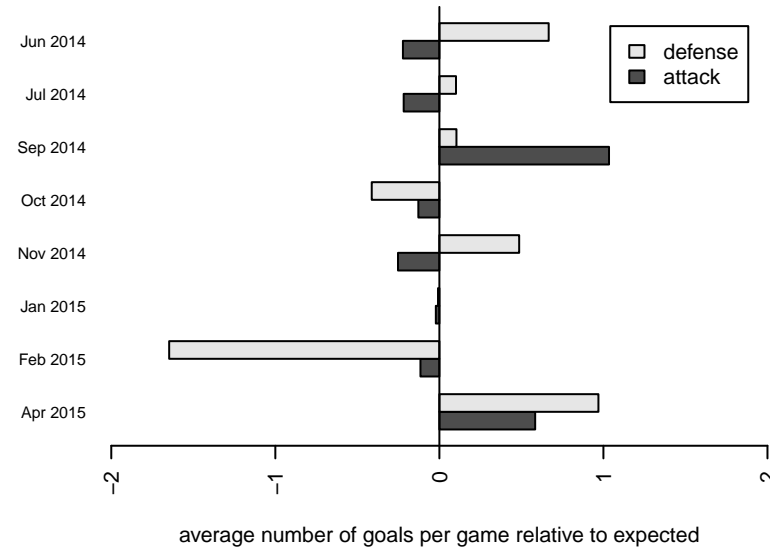

Performance relative to 13 month average