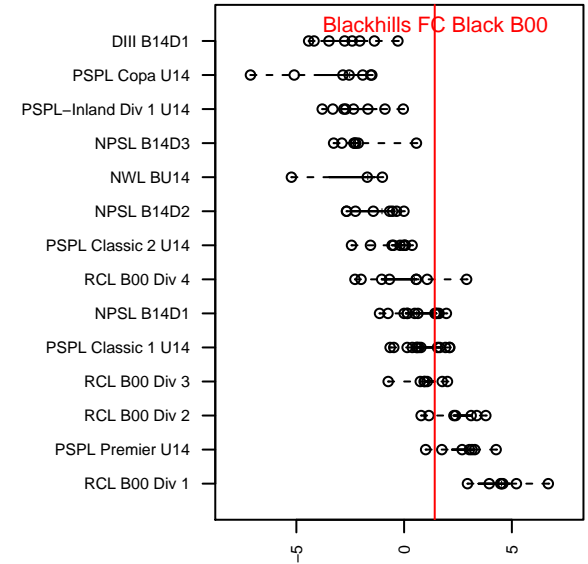

**attack and defense rating
relative to others at age
and all opponents in last 13 months**