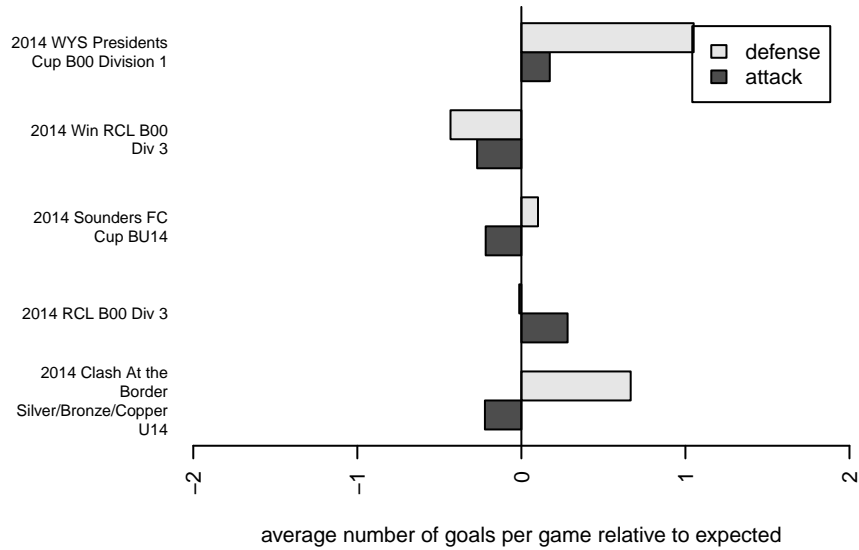

Performance relative to 13 month average