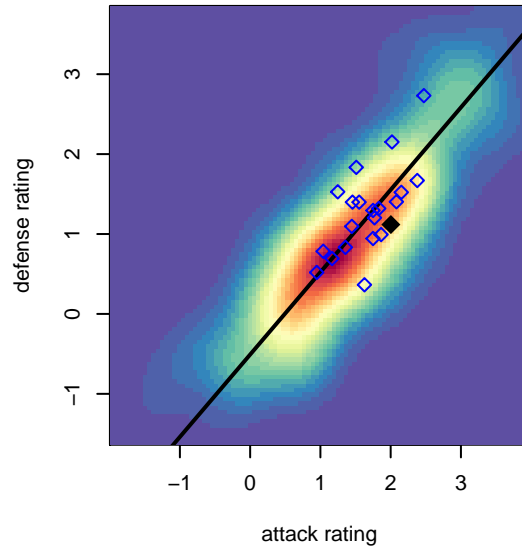

**attack and defense rating
relative to others at age
and all opponents in last 13 months**