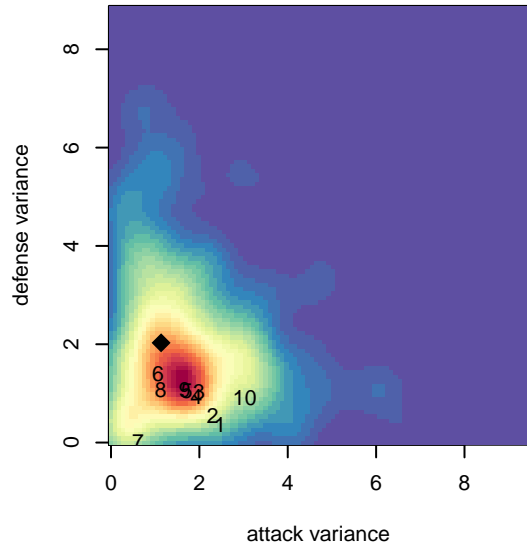

Blackhills FC Black B00

Blackhills FC
 Olympia, WA
 B00 total strength=1250
 attack=7.41 defense=3.06
 fall league = RCL B00 Div 3, RCL B00 7v2
 spr league = Win RCL B00 Div 3

alt names used:
 Blackhills FC B 00 Black A
 Blackhills FC B 00 Black A
 Blackhills FC B 00 Black A
 Blackhills FC Black [B00]
 Blackhills FC B 00 Black A
 Blackhills FC B 00 Black A

Venues played:
 2014 Clash At the Border Silver/Bronze/Copper
 2014 Sounders FC Cup BU14
 2014 RCL B00 Div 3
 2014 RCL B00 7v2
 2014 Win RCL B00 Div 3
 2014 WYS Presidents Cup B00 Division 1

**attack and defense variance (black dot)
relative to other teams
and top 10 in region**