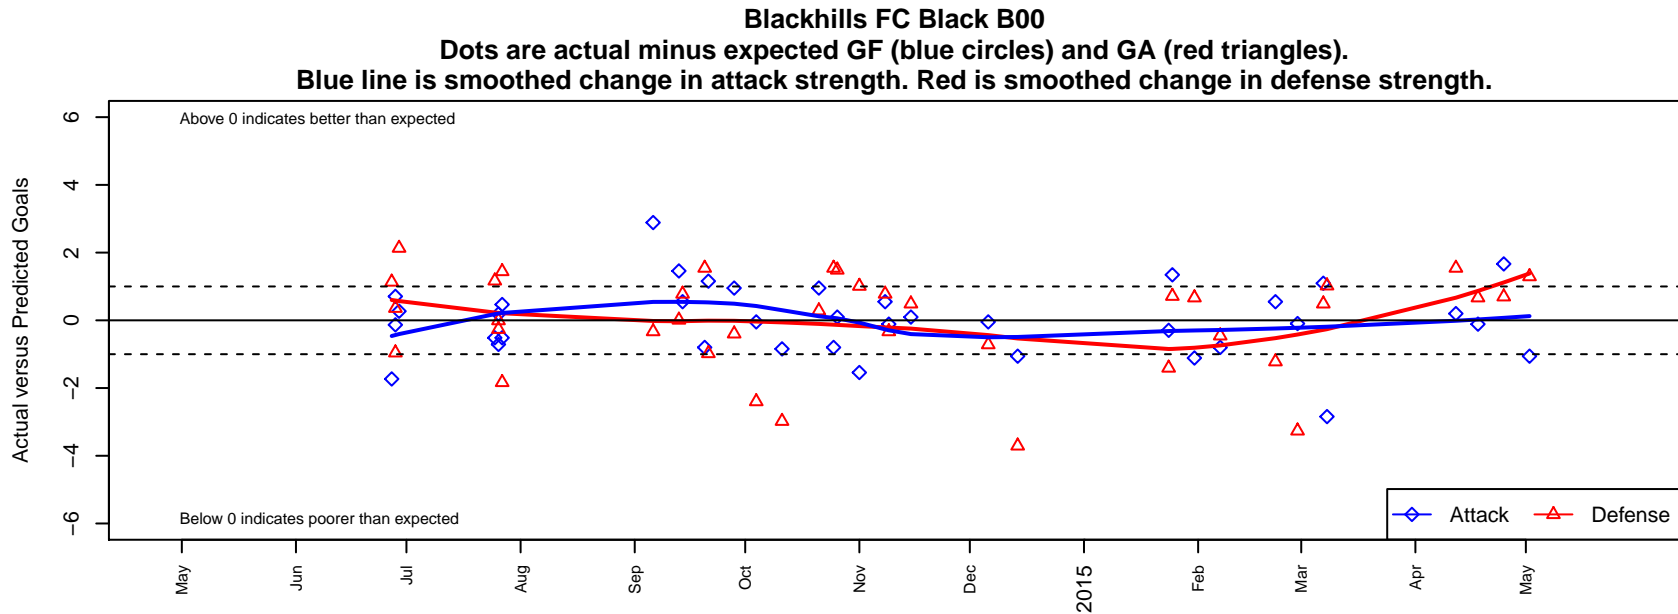

Blackhills FC Black B00

Blackhills FC
 Olympia, WA
 B00 total strength=1250
 attack=7.41 defense=3.06
 fall league = RCL B00 Div 3, RCL B00 7v2
 spr league = Win RCL B00 Div 3

alt names used:
 Blackhills FC B 00 Black A
 Blackhills FC B 00 Black A
 Blackhills FC B 00 Black A
 Blackhills FC Black [B00]
 Blackhills FC B 00 Black A
 Blackhills FC B 00 Black A

Venues played:
 2014 Clash At the Border Silver/Bronze/Copper
 2014 Sounders FC Cup BU14
 2014 RCL B00 Div 3
 2014 RCL B00 7v2
 2014 Win RCL B00 Div 3
 2014 WYS Presidents Cup B00 Division 1

**attack and defense variance (black dot)
relative to other teams
and top 10 in region**